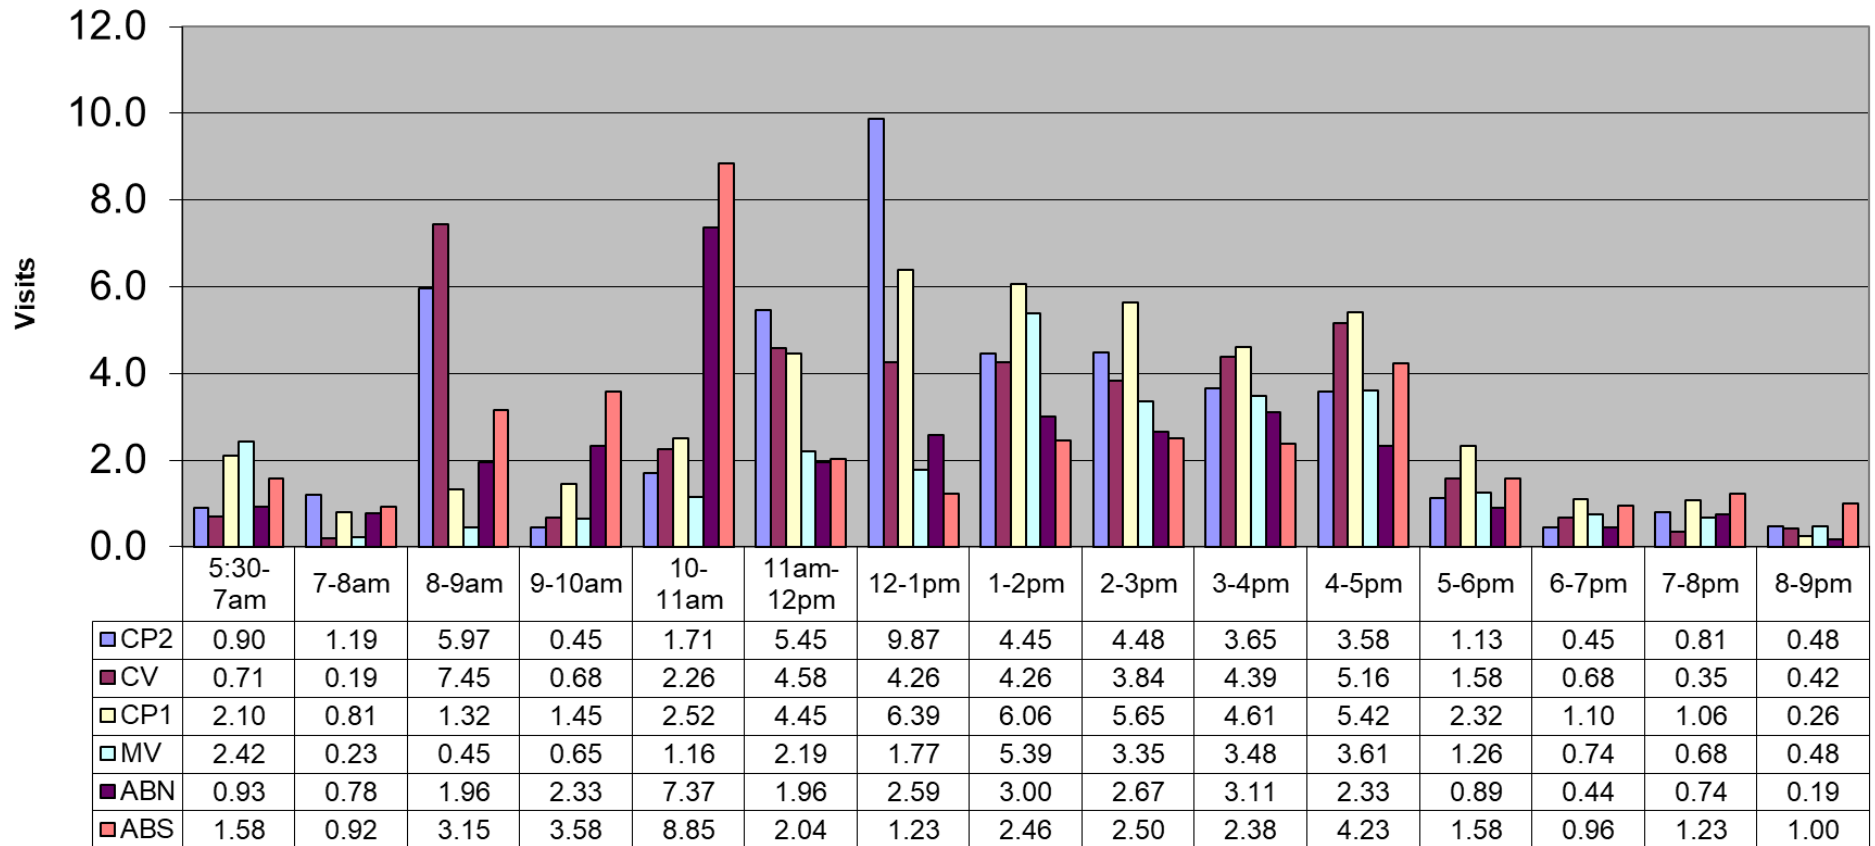

March 2019 - Pool Use by Hour - Major Centers

	LC	CH	DH	EC	CR	SRS	WEST
Total Visits	3161	2726	1976	1486	2705	2413	1472
Avg Daily	102	88	64	48	87	78	47
Avg Hourly	6.58	5.67	4.11	3.09	5.63	5.02	3.06

March 2019 - Satellite Centers - Pool Use by Hour

Visits By Hour

	ABN	ABS	CP1	CP2	CV	MV
Total Visits	845	980	1411	1382	1265	864
Avg Visits Per Day	31.30	37.69	45.52	44.58	40.81	27.87
Avg Visits Per Hour	2.02	2.43	2.94	2.88	2.63	1.80