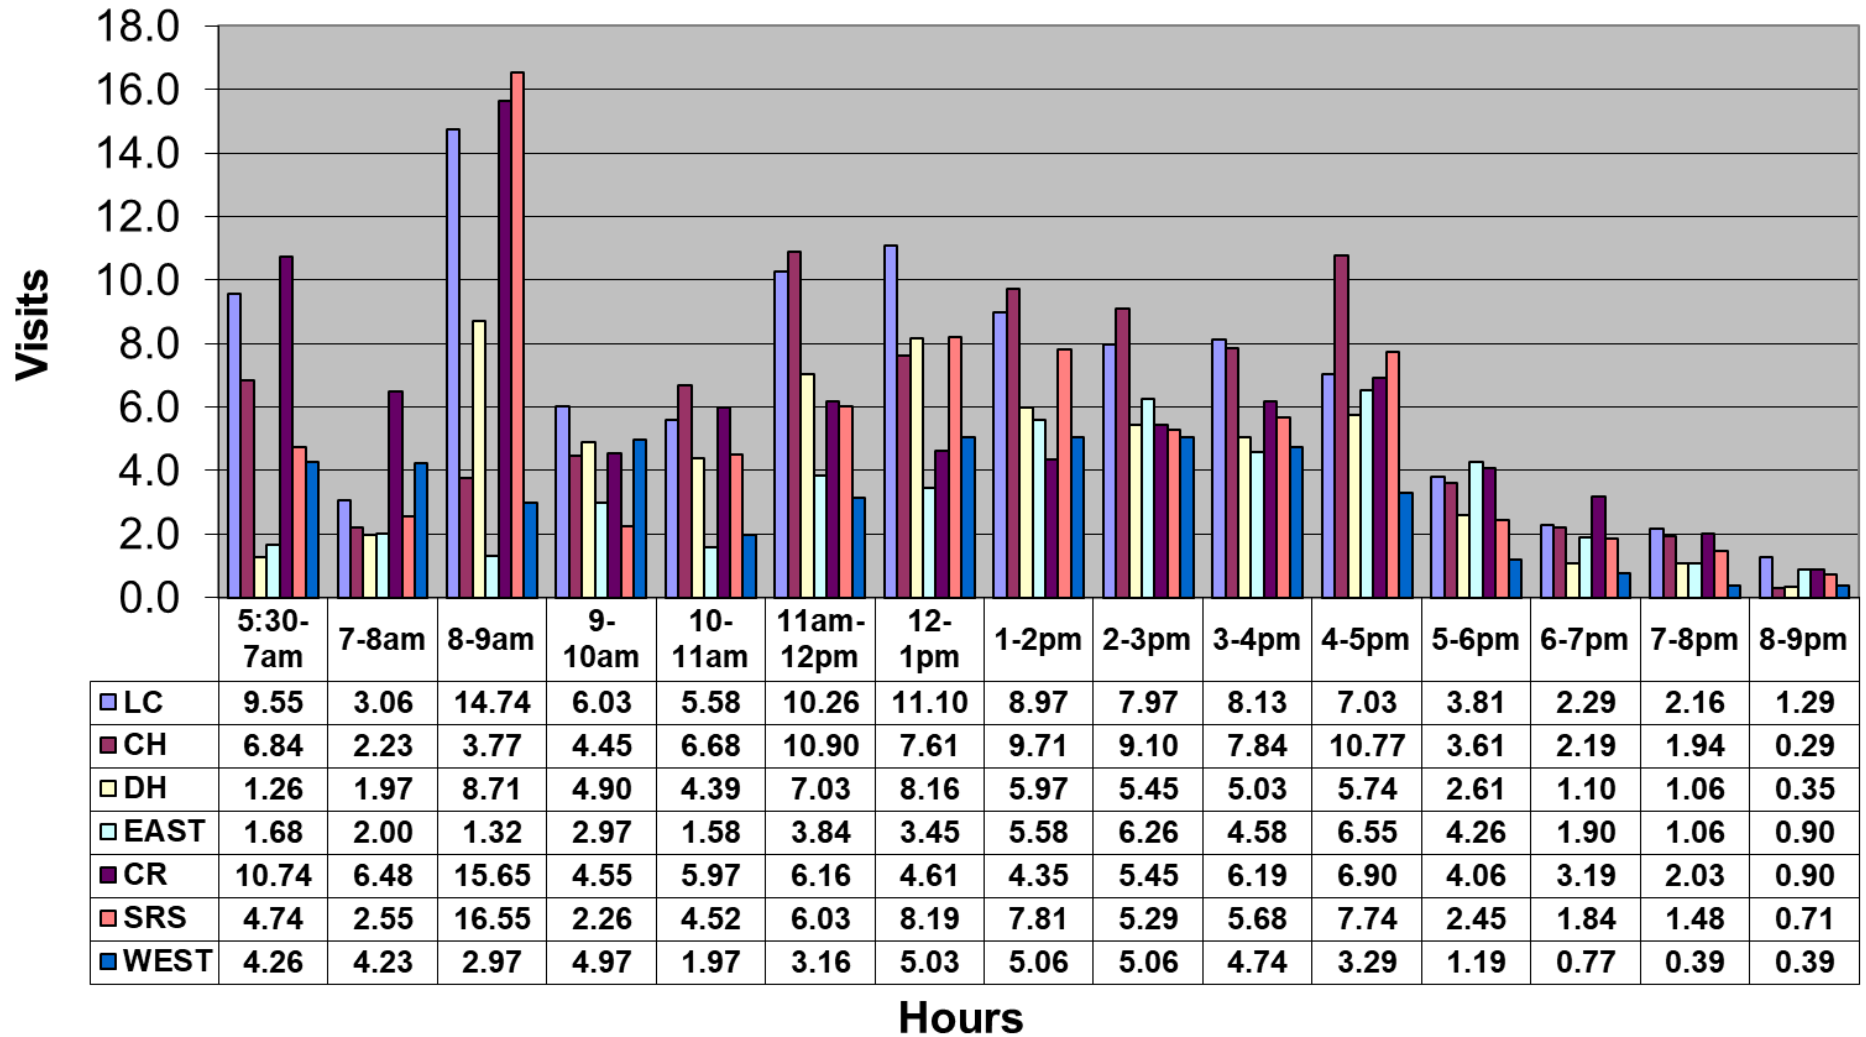

March 2019 - Pool Use by Hour - Major Centers

	LC	CH	DH	EC	CR	SRS	WEST
Total Visits	3161	2726	1976	1486	2705	2413	1472
Avg Daily	102	88	64	48	87	78	47
Avg Hourly	6.58	5.67	4.11	3.09	5.63	5.02	3.06

March 2019 - Satellite Centers - Pool Use by Hour

Visits By Hour

	ABN	ABS	CP1	CP2	CV	MV
Total Visits	845	980	1411	1382	1265	864
Avg Visits Per Day	31.30	37.69	45.52	44.58	40.81	27.87
Avg Visits Per Hour	2.02	2.43	2.94	2.88	2.63	1.80